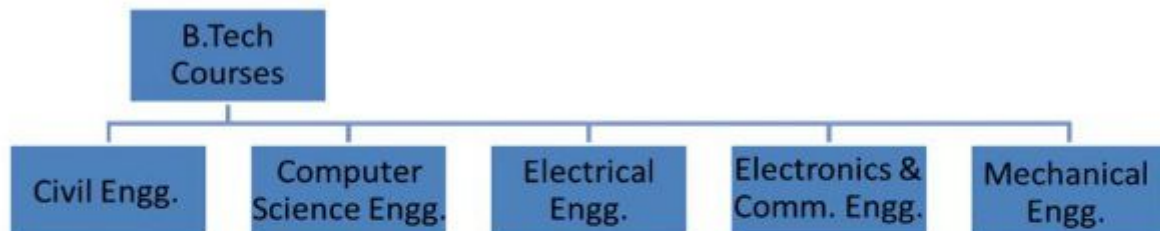

GIAN JYOTI INSTITUTE OF ENGINEERING & TECHNOLOGY

GIAN JYOTI SCHOOL OF MANAGEMENT

| Seat Matrix | | |
|-------------|---------------------------------|-------------|
| COURSE | BRANCH | NO.OF SEATS |
| B.Tech. | Mechanical | 60 |
| | Civil | 60 |
| | Electrical | 60 |
| | Electronics | 60 |
| | Computer Science & Engineering. | 60 |
| M.B.A | | 120 |